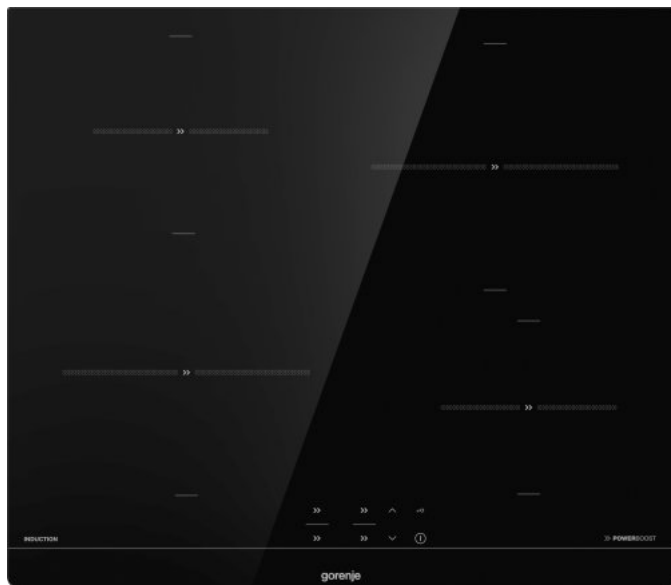

IT640BSC

gorenje
Life Simplified

Induction hob

-  PowerBoost
-  TouchControl
-  Flush installation
-  Timer

Black
Soft cut hob edges
Touch control
Timer function
Power boost
4 induction heating zones Left front: Ø 21 cm, 1.5/2 kW, Right front: Ø 14.5 cm, 1.2/1.6 kW, Left rear: Ø 14.5 cm, 1.2/1.6 kW, Right rear: Ø 21 cm, 1.5/2 kW
Residual heat indicator
ChildLock
Dimensions (W×H×D): 59.5 × 5.8 × 52 cm
Dimensions of packed product (W×H×D): 64 × 16 × 57.5 cm
Niche dimensions (W×H×D) (min-max): 56-56.2 × 7.4 × 49 cm
Net weight: 7.6 kg
Gross weight: 8.1 kg
Consumption in standby mode: 0.5 W
Connected load: 7,200 W
Product code: 731742
EAN code: 3838782149610